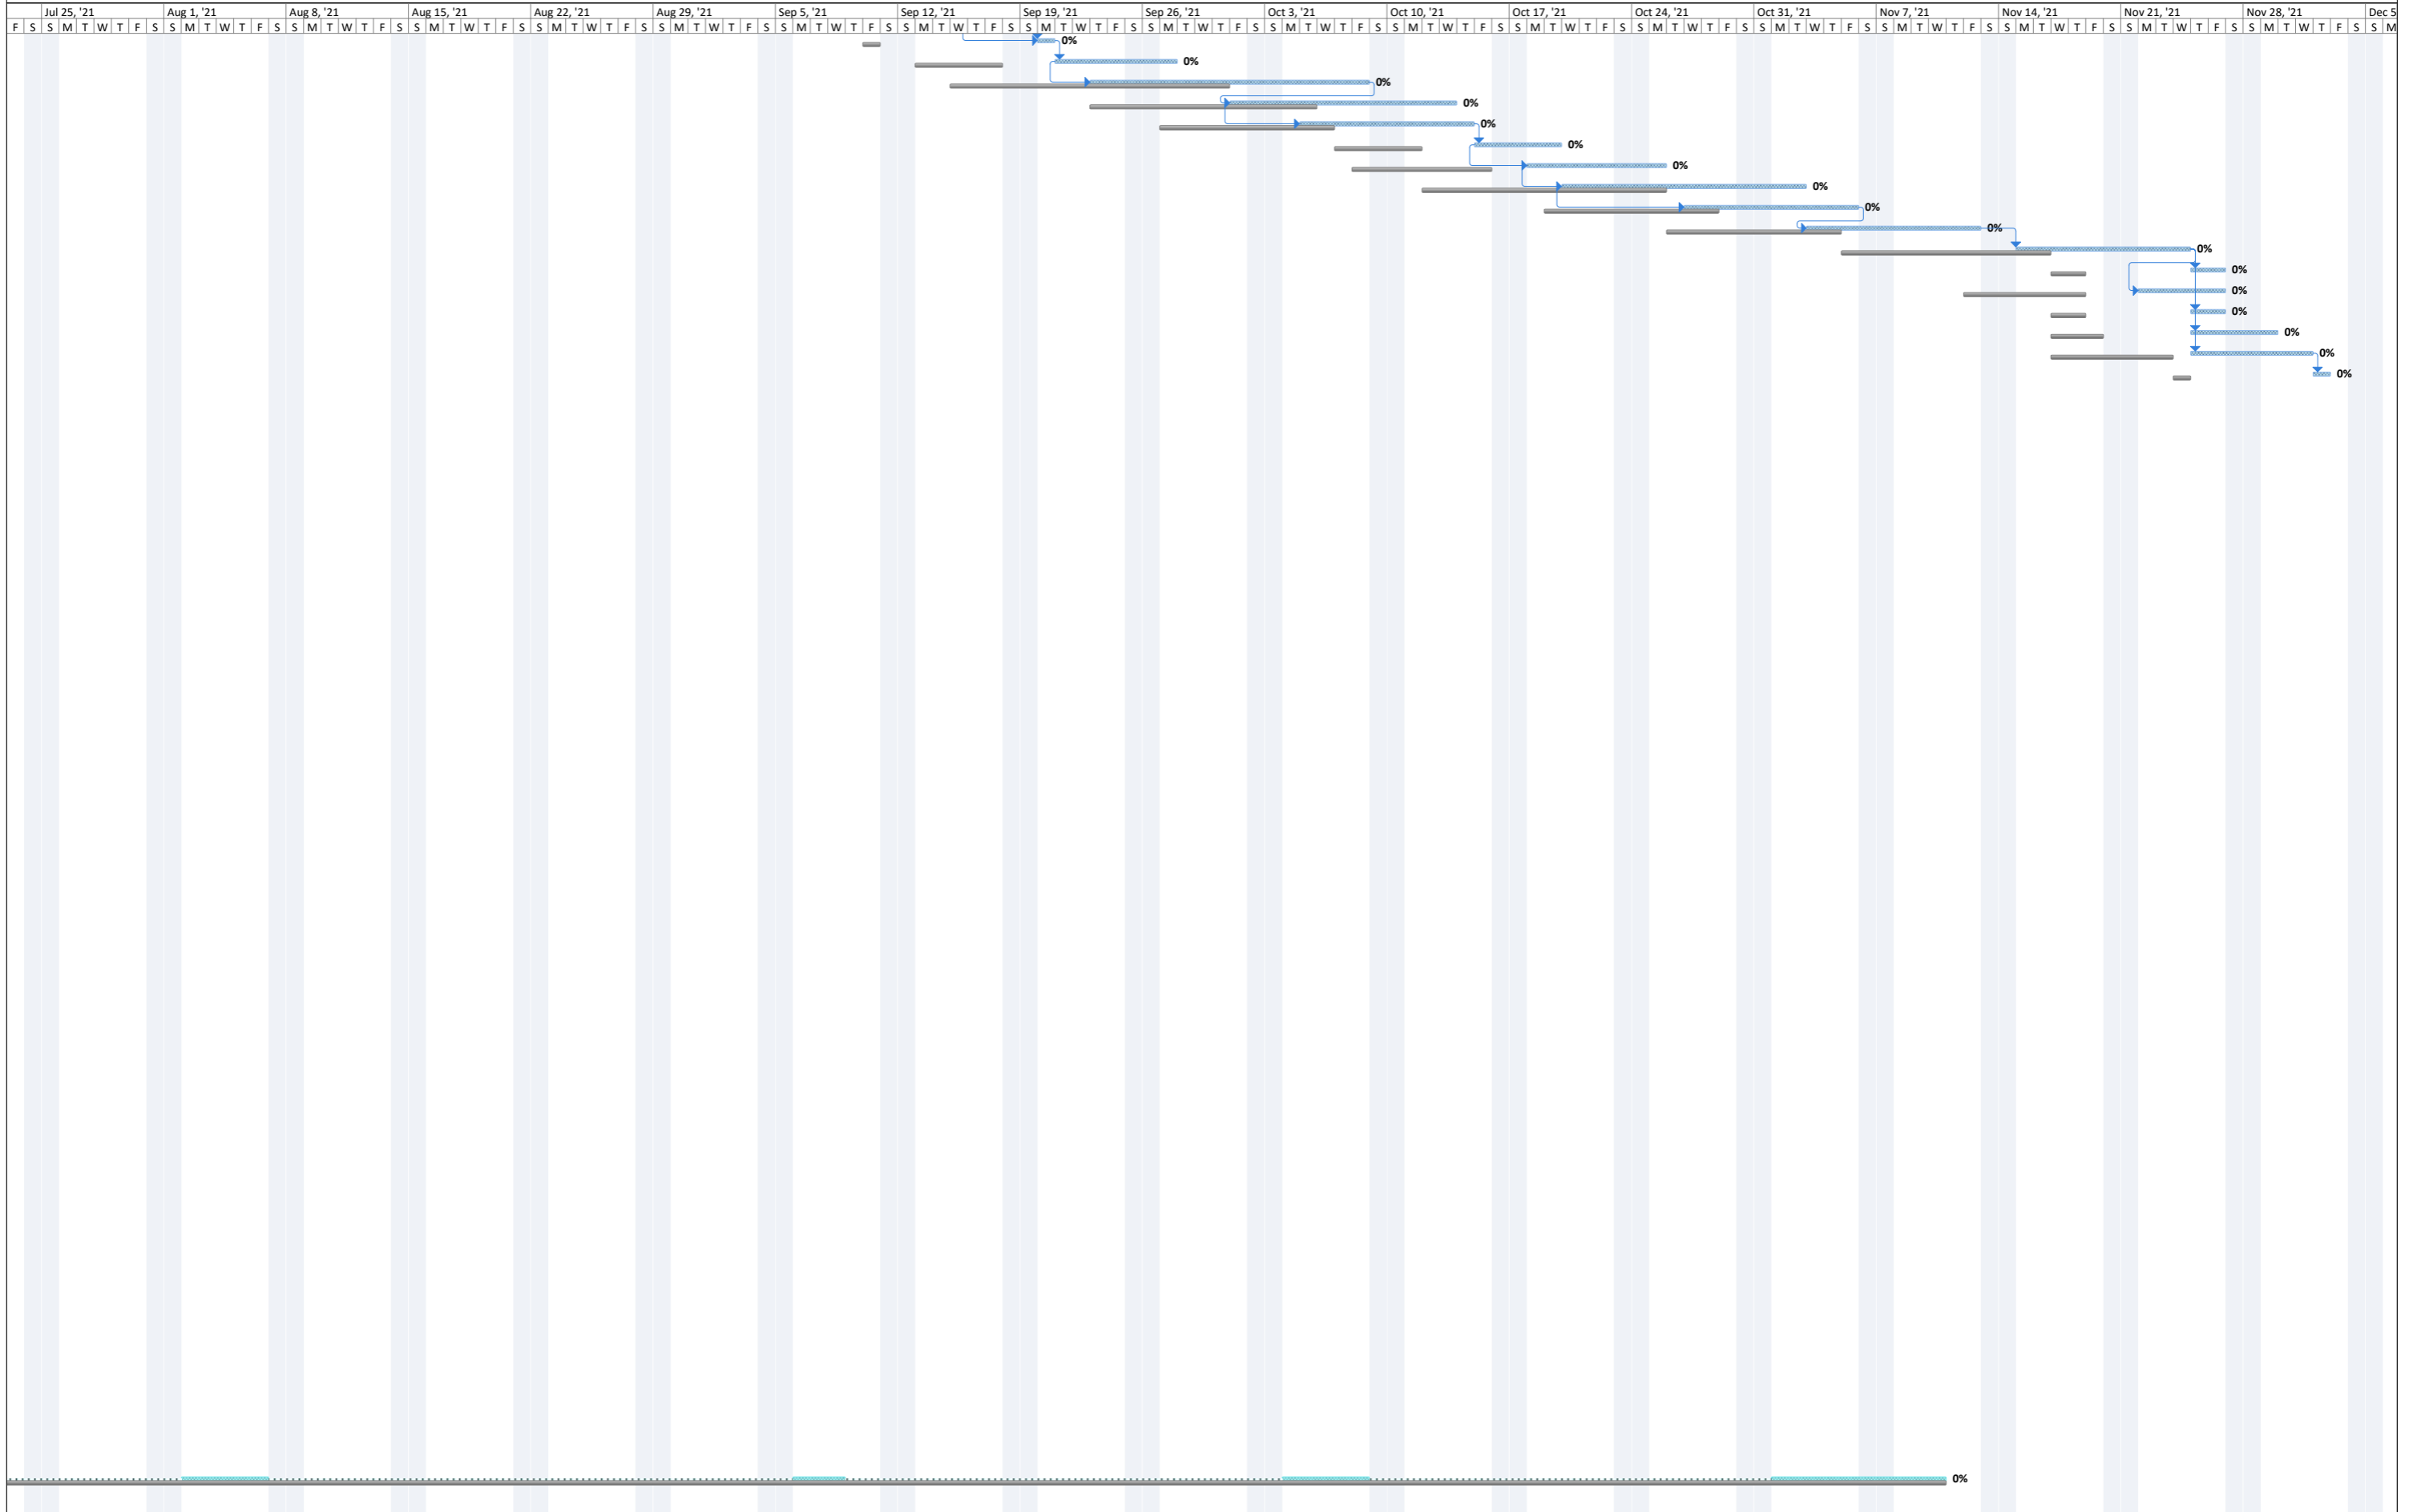

Critical	Task	Manual Task	Duration-only	Baseline Milestone	Summary	External Tasks	Inactive Milestone
Critical Split	Split	Start-only	Baseline	Milestone	Manual Summary	External Milestone	Inactive Summary
Critical Progress	Task Progress	Finish-only	Baseline Split	Summary Progress	Project Summary	Inactive Task	Deadline

Jul 25, '21 Aug 1, '21 Aug 8, '21 Aug 15, '21 Aug 22, '21 Aug 29, '21 Sep 5, '21 Sep 12, '21 Sep 19, '21 Sep 26, '21 Oct 3, '21 Oct 10, '21 Oct 17, '21 Oct 24, '21 Oct 31, '21 Nov 7, '21 Nov 14, '21 Nov 21, '21 Nov 28, '21 Dec 5, '21