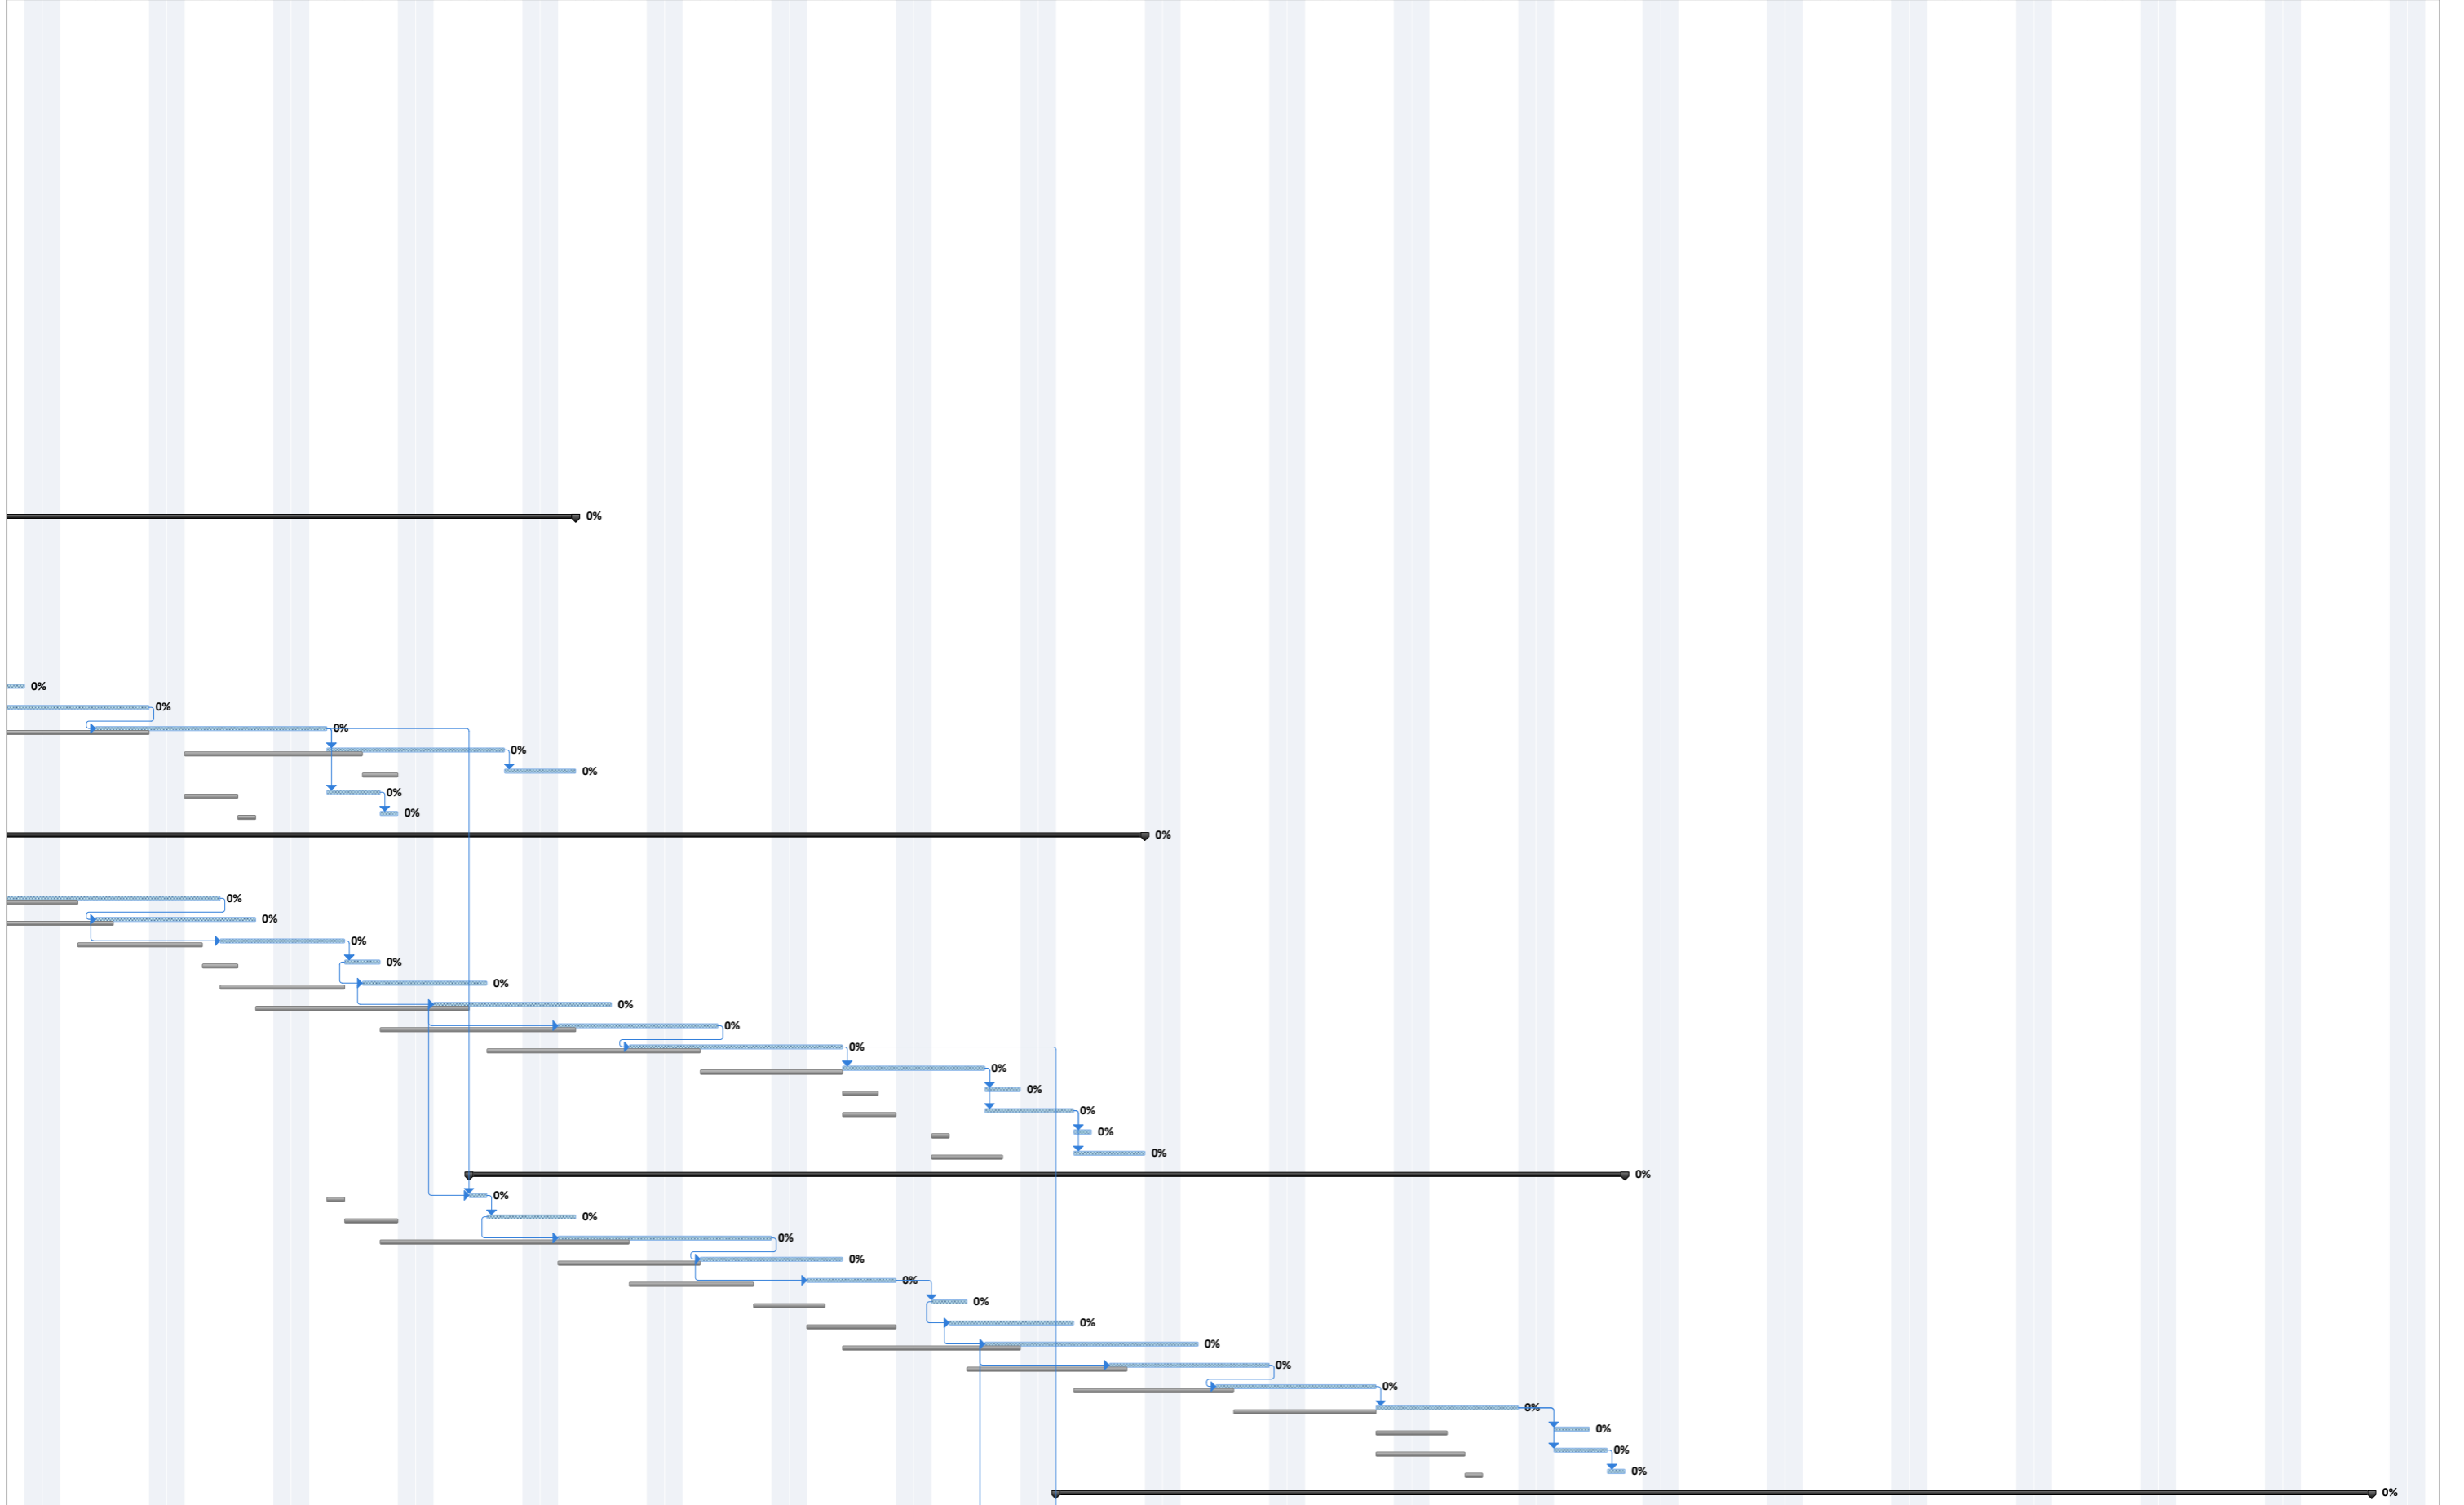

Critical	Task	Manual Task	Duration-only	Baseline Milestone	Summary	External Tasks	Inactive Milestone
Critical Split	Split	Start-only	Baseline	Milestone	Manual Summary	External Milestone	Inactive Summary
Critical Progress	Task Progress	Finish-only	Baseline Split	Summary Progress	Project Summary	Inactive Task	Deadline

Jul 25, '21 Aug 1, '21 Aug 8, '21 Aug 15, '21 Aug 22, '21 Aug 29, '21 Sep 5, '21 Sep 12, '21 Sep 19, '21 Sep 26, '21 Oct 3, '21 Oct 10, '21 Oct 17, '21 Oct 24, '21 Oct 31, '21 Nov 7, '21 Nov 14, '21 Nov 21, '21 Nov 28, '21 Dec 5, '21